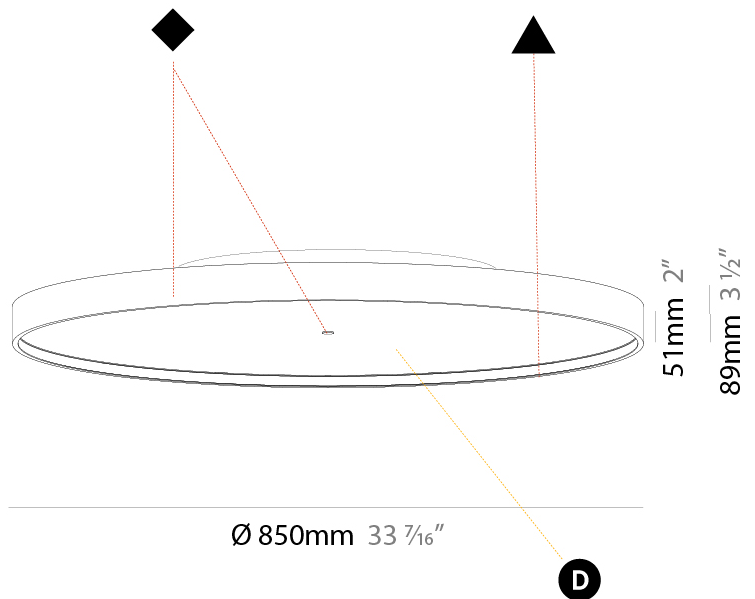

GENERAL

Series: Sign Diva
Subseries: Sign Diva Korona
Brand: Prolicht
Division: Architectural
Mounting Type: Surface
Mounting Location: Ceiling
Subcategory: Ambient

PHYSICAL

Shape: Round
Diameter (mm): 850
Diameter (in): 33 7/16
Height (mm): 89
Height (in): 3 1/2
Light Distribution: Direct
Weight (kg): 13.244
Weight (lbs): 29.198
Diffuser: PMMA - Opal/Micro-Prism/Sparkling Secret/Vintage Industrial
Fixture Finish: SSR / BKV / CWI / CRY / HAB / UFT / ITA / RUA / FTG / MYG / LOD / PUS / FRO / FUP / KIA / POP / BLS / SPG / MEY / GOH / GUM / CHC / COM / ABZ / JAG / OBR / MOS / ROR
Fixture Material: Extruded Aluminum / Steel

ELECTRICAL

Lamp Type: LED (Zhaga Standard)
Input Wattage (W): 96.8
Total Output Wattage (W): 76.8
Dimming: Tri-Mode (Non-Dimming and Phase Dimming (120Vac only) and 0-10V Dimming)
Driver Included: Yes
Driver Location: Integrated
Driver Type: Constant Current - Universal
Driver Class: Class 2
Input Voltage (V): 120 - 277
Constant Current (MA): 600

LED

Color Temperature (°K): 3000 / 3500 / 4000
Max. Delivered Lumen (lm): 11160 / 11388 / 11620
CRI: >90 CRI
Lamp Life (hrs): 50000

OPTICAL

RATINGS AND CERTIFICATIONS

Certified By: Certified for North American Standards
IP rating: IP20