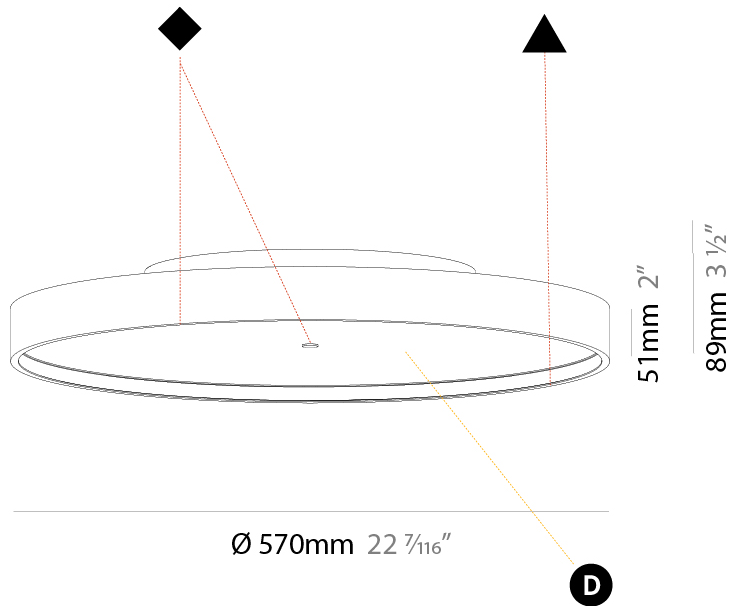

1. To build a product code in our configurator select the specify button on the base model # product page
2. To build a manual product code on this datasheet choose from the options listed below in blue font and add the suffix to the base model #

GENERAL

Series: Sign Diva
Subseries: Sign Diva Korona
Brand: Prolicht
Division: Architectural
Mounting Type: Surface
Mounting Location: Ceiling
Subcategory: Ambient

PHYSICAL

Shape: Round
Diameter (mm): 570
Diameter (in): 22 7/16
Height (mm): 89
Height (in): 3 1/2
Light Distribution: Direct
Weight (kg): 7.336
Weight (lbs): 16.173

Diffuser: [PMMA - Opal/Micro-Prism/Sparkling Secret/Vintage Industrial](#)
Fixture Finish: [SSR / BKV / CWI / CRY / HAB / UFT / ITA / RUA / FTG / MYG / LOD / PUS / FRO / FUP / KIA / POP / BLS / SPG / MEY / GOH / GUM / CHC / COM / ABZ / JAG / OBR / MOS / ROR](#)
Fixture Material: [Extruded Aluminum / Steel](#)

ELECTRICAL

Lamp Type: LED (Zhaga Standard)
Input Wattage (W): 58.3
Total Output Wattage (W): 53
Dimming: [Tri-Mode (Non-Dimming and Phase Dimming (120Vac only) and 0-10V Dimming)](#)
Driver Included: Yes
Driver Location: Integrated
Driver Type: Constant Current - Universal
Driver Class: Class 2
Input Voltage (V): 120 - 277
Constant Current (MA): 350

LED

Color Temperature (°K): [3000 / 3500 / 4000](#)
Max. Delivered Lumen (lm): 6120 / 6233 / 6360
CRI: >90 CRI
Lamp Life (hrs): 50000

OPTICAL

RATINGS AND CERTIFICATIONS

Certified By: Certified for North American Standards
IP rating: IP20